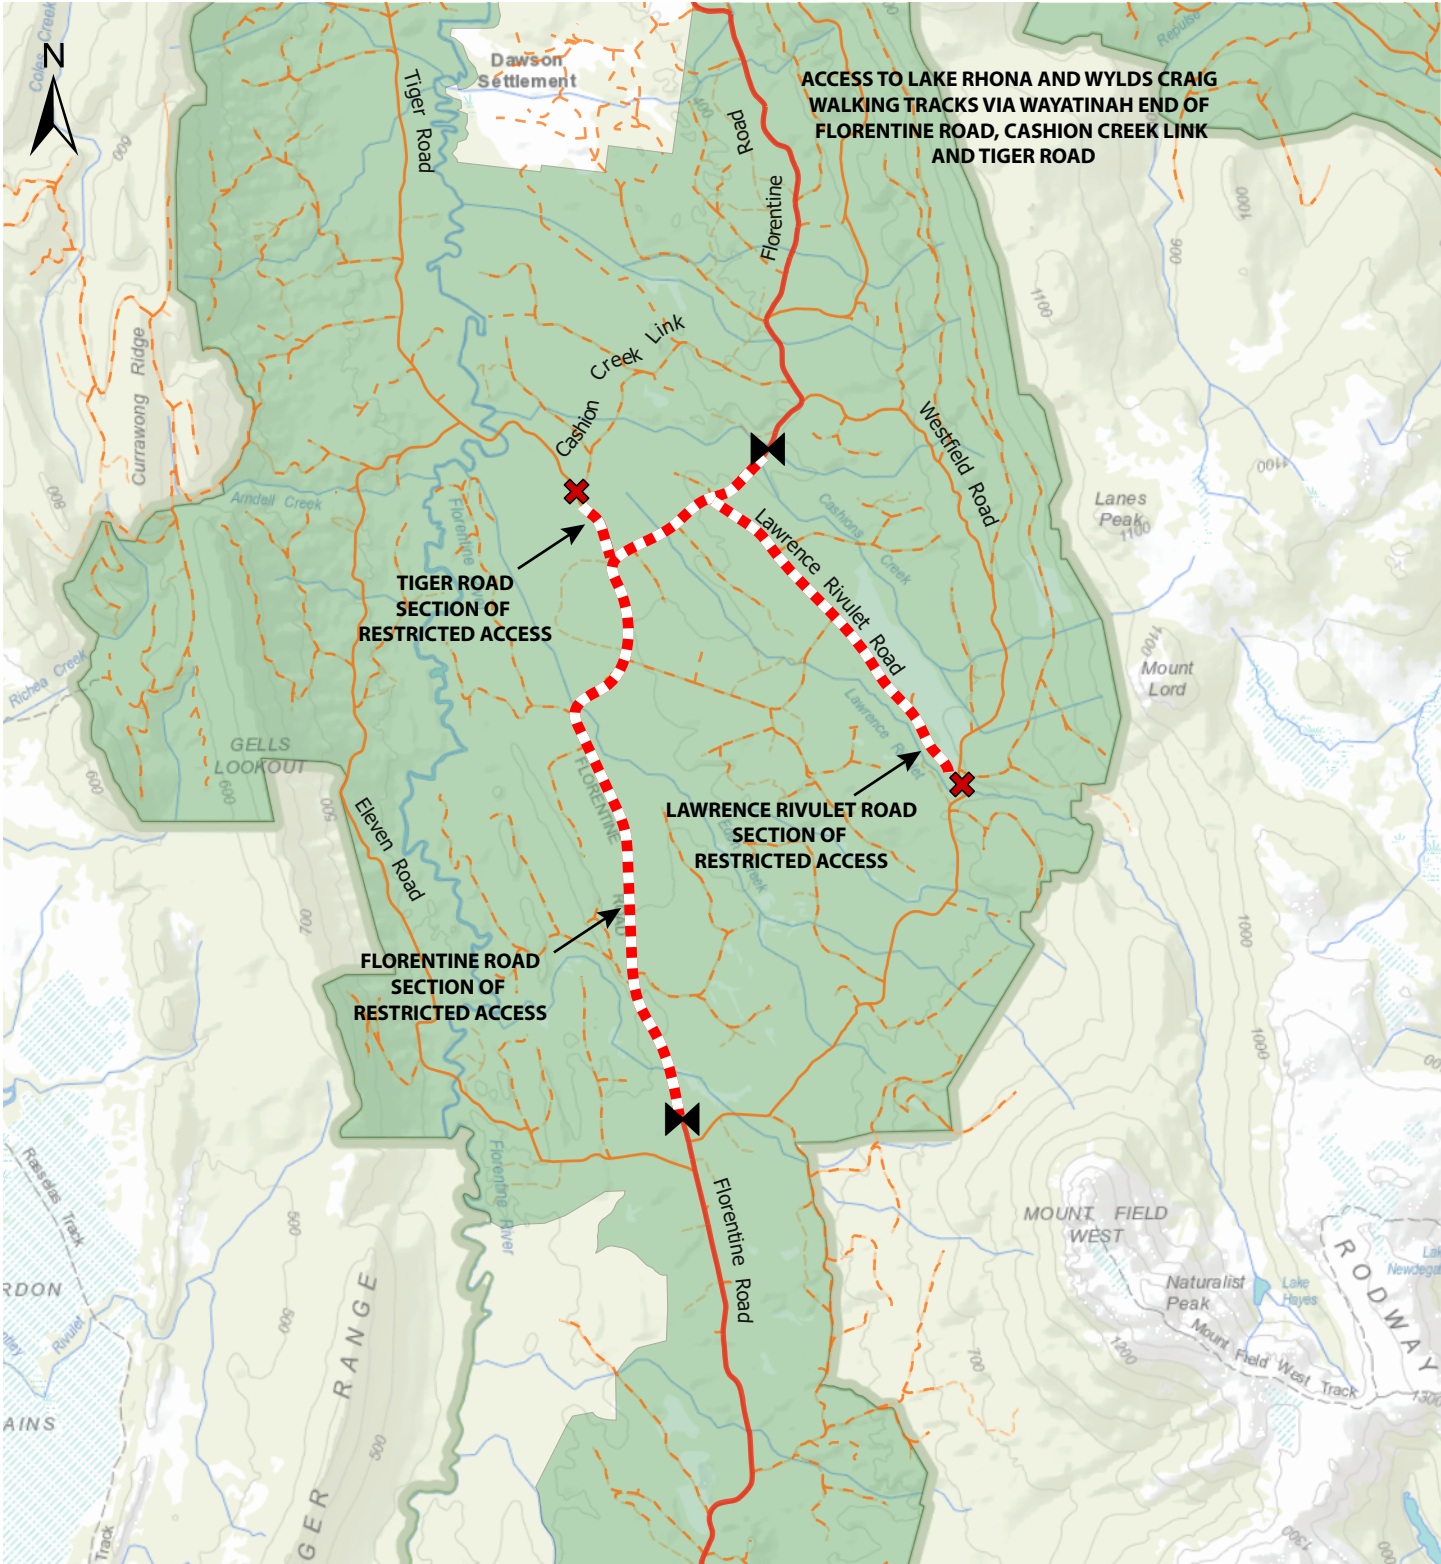

Florentine Road temporary closure

Legend

- | | | | |
|-------------------------------------------------------------------------------------|--------------------------------------------|-------------------------------------------------------------------------------------|------------------------------------------------------|
|  | Primary all weather 2 lane arterial road |  | Land Tenure
Permanent Timber Production Zone Land |
|  | Significant all weather 2 lane feeder road |  | Gate |
|  | Single lane all weather road |  | Road Block |

0 0.5 1 Kilometers
Map Scale: 1:75,000